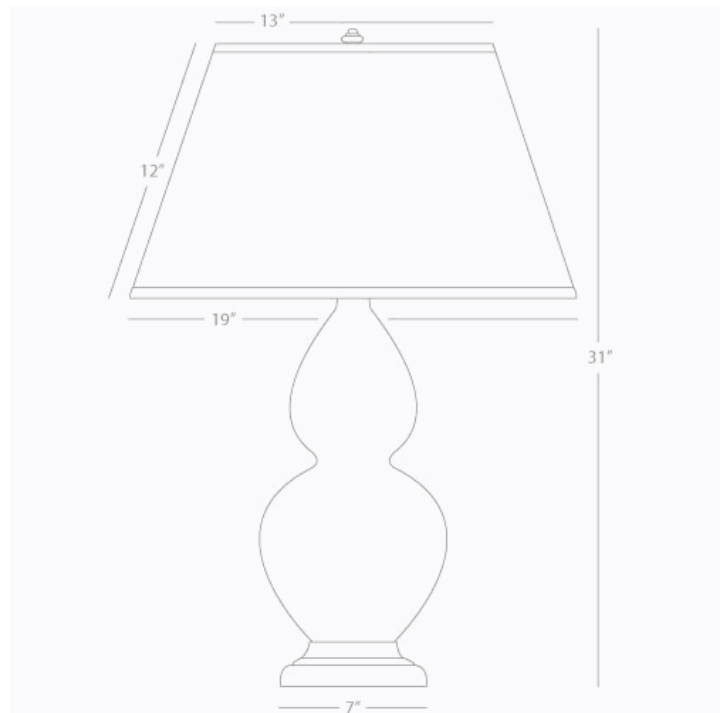

DOUBLE GOURD

1748X

Table Lamp

1-150W Max.

Bulb Type: A

Switch: 3-Way

Smoky Taupe Glazed Ceramic

Antique Natural Brass Finished Accents

Pearl Dupioni Fabric Shade

See Double Gourd Table for Color / Base / Shade
Options

* Made In The USA