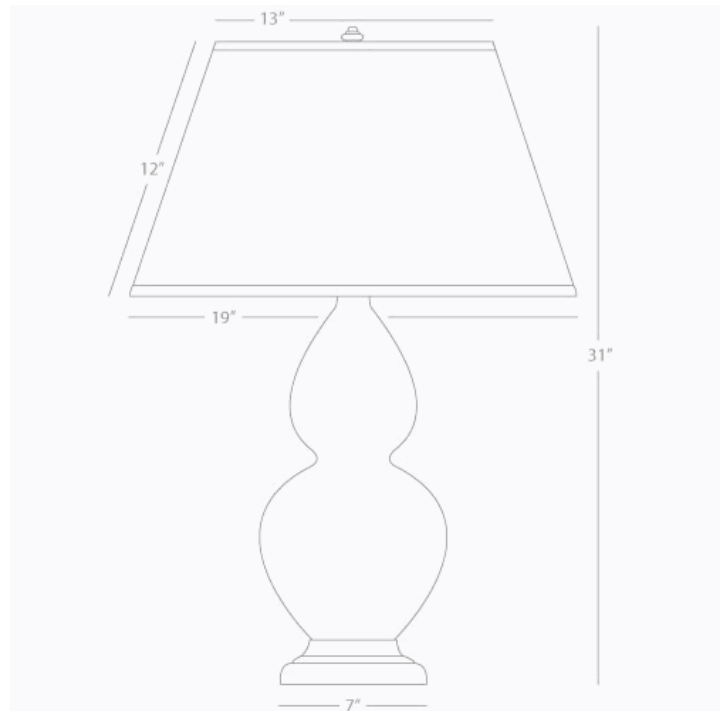

DOUBLE GOURD

CI21X

Table Lamp

1-150W Max.

Bulb Type: A

Switch: 3-Way

Citron Glazed Ceramic

Deep Patina Bronze Finished Accents

Pearl Dupioni Fabric Shade

**See Double Gourd Color Chart for Base / Color /
Shade Options**

* Made In The USA