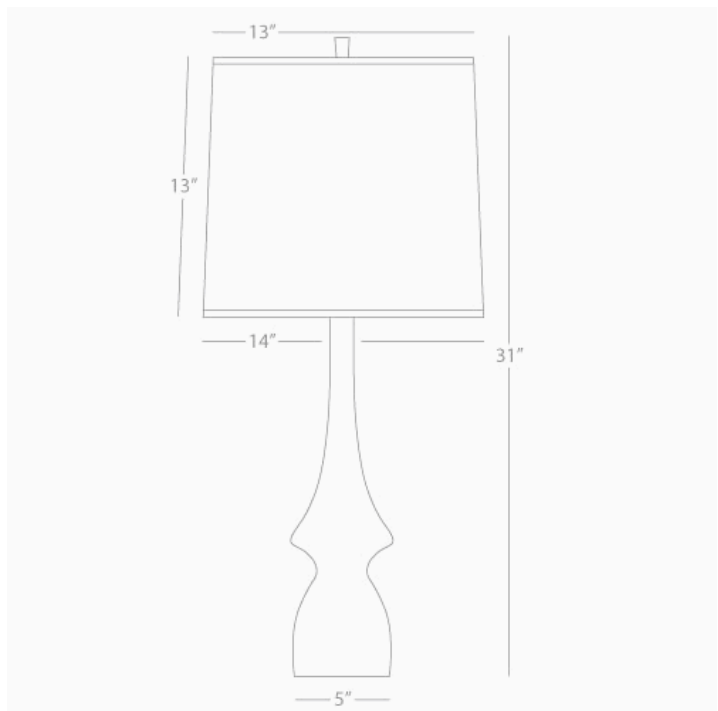

JASMINE

CL210

Table Lamp

1 - 150W Max.

Bulb Type: A

Switch: Hi-Lo Dimming

Celadon Glazed Ceramic

Oyster Linen Shade

See Jasmine Table for Color Options

* *Made In The USA*