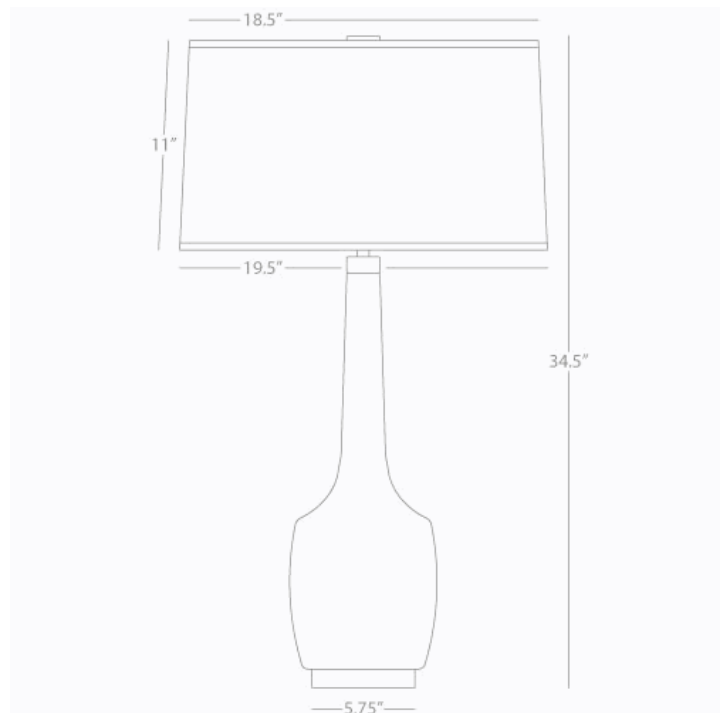

DELILAH

CL701

Table Lamp

1-150W Max.

Bulb Type: A

Switch: Hi-Lo Dimming

Antique Brass Finish

Celadon Glazed Ceramic

Oyster Linen Shade w/ Self-Fabric

Top and Bottom Diffuser

See Audrey/ Delilah Table for Color Options

* *Made In The USA*