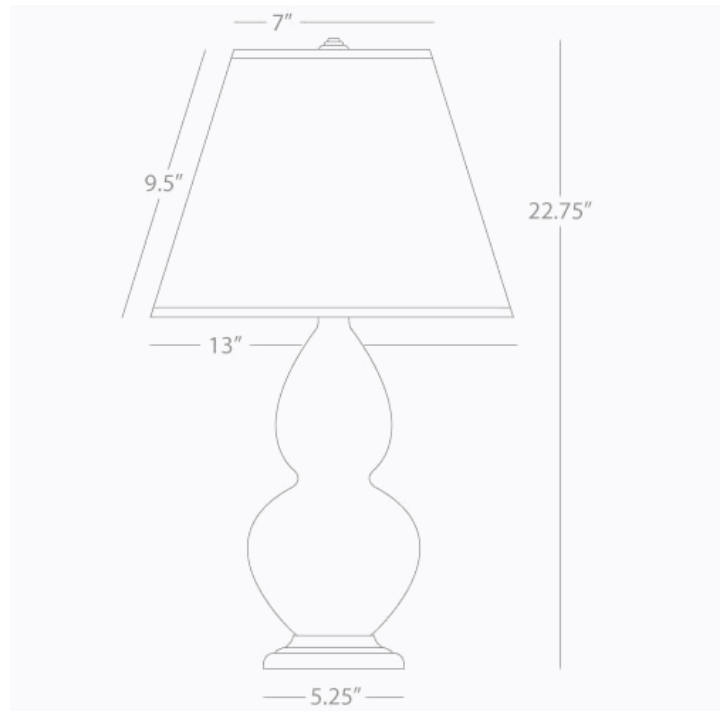

DOUBLE GOURD

CR12X

Accent Lamp

1-150W Max.

Bulb Type: A

Switch: 3-Way

Ash Glazed Ceramic

Antique Silver Finished Accents

Pearl Dupioni Fabric Shade

See Double Gourd Table for Color / Base / Shade
Options

* *Made In The USA*