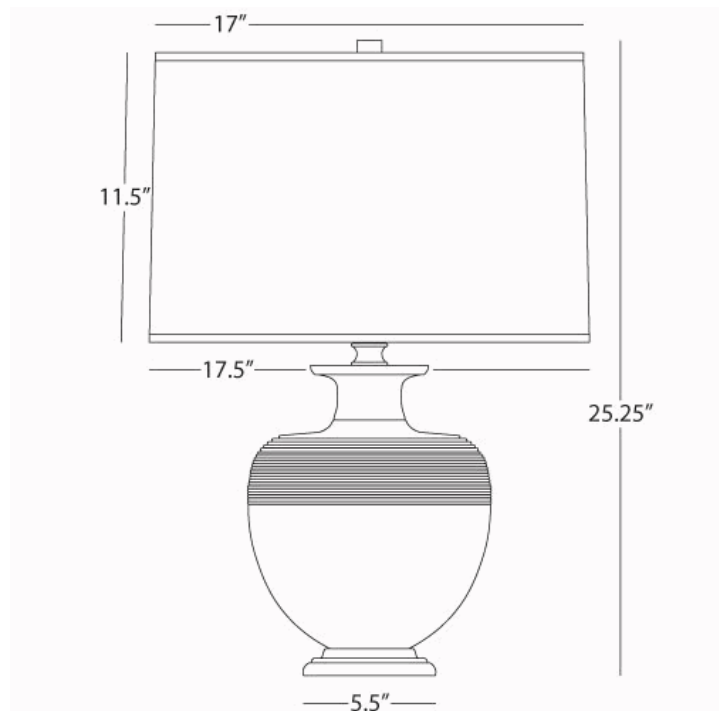

MICHAEL BERMAN  
ATLAS

MDC22  
Table Lamp

1-150W Max.  
Bulb Type: A  
Switch: Hi-Lo Dimming  
Matte Dark Coal Glazed Ceramic  
Deep Patina Bronze Accents  
Oyster Linen Shade

See Atlas/Hadrian/Nolan Table for Color and Base  
Options