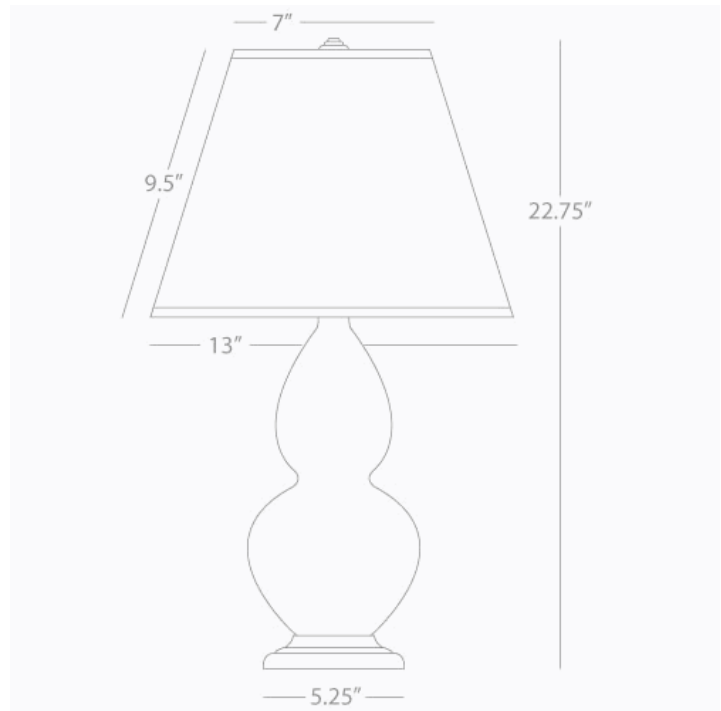

DOUBLE GOURD

RR12X

Accent Lamp

1-150W Max.

Bulb Type: A

Switch: 3-Way

Ruby Red Glazed Ceramic

Antique Silver Finished Accents

Pearl Dupioni Fabric Shade

See Double Gourd Table for Color / Base / Shade
Options

* *Made In The USA*