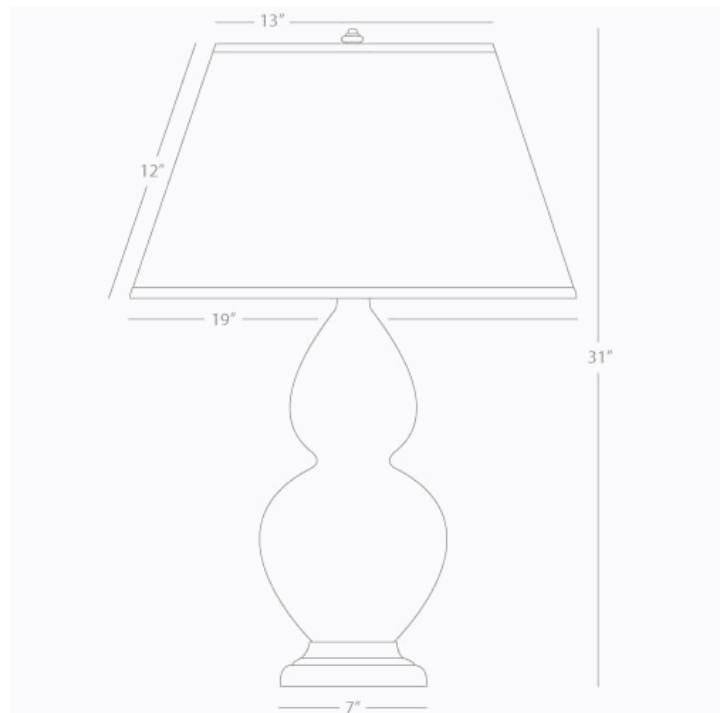

DOUBLE GOURD

SU22X

Table Lamp

1-150W Max.

Bulb Type: A

Switch: 3-Way

Sunset Yellow Glazed Ceramic

Antique Silver Finished Accents

Pearl Dupioni Fabric Shade

See Double Gourd Color Chart for Base / Color /
Shade Options

* *Made In The USA*